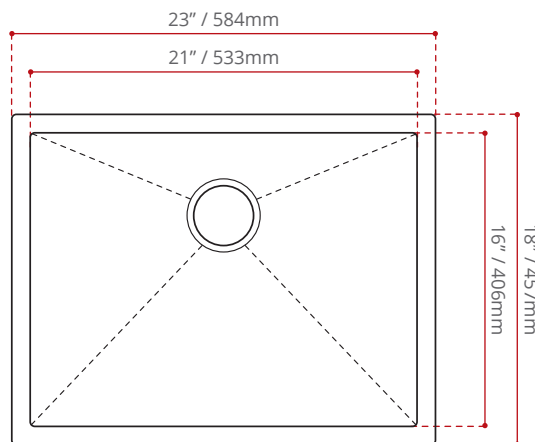

**DESCRIPTION:**

- Single bowl kitchen sink.
- 10° Radius .
- T-304 Stainless steel.
- **16 Gauge.**
- **Off-set Back Drain location.**
- Handcrafted from a panel of stainless steel.
- Drain groove design.
- StoneGuard undercoated over rubber pad.
- C/W Basket strainers included.
- Finish: Satin.
- Install: undermount

**MINIMUM CABINET SIZE:**

25" / 635mm

**SINK GRID OPTIONS**

BG5240  
(NOT INCLUDED)

**SHIPPING INFORMATION:**

- **Length:** 24.6" / 627mm
- **Width:** 19.6" / 498mm
- **Height:** 13.1" / 335mm
- **Net Weight:** 8.4 kg / 18.5 lbs.
- **Gross Weight:** 11.8 kg / 26.1 lbs.

**DISCLAIMER:**  
Measurements may vary  $\pm \frac{1}{4}$ "  
(Diagram Not to scale)